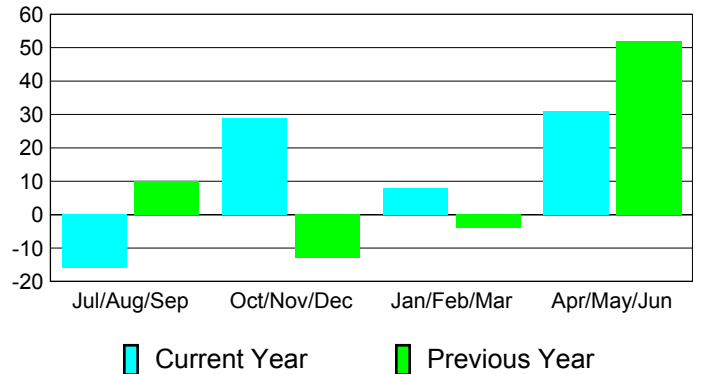

**Membership Results
2010-2011**

**Membership
2009-2010**

Month	Net Memb Goal	Actual New Memb	Actual Dropped Memb	Gain/Loss of Memb	Gain/Loss of Memb
Jul/Aug/Sep	0	28	-44	-16	10
Oct/Nov/Dec	0	72	-43	29	-13
Jan/Feb/Mar	0	20	-12	8	-4
Apr/May/June	50	78	-47	31	52
Totals	50	198	-146	52	45

Membership Results 2010-2011

Goal, New, Dropped, Gain/Loss

Comparison of Membership Gain/Loss

Current Year Compared to the Previous Year

Gender Comparison 2010-2011

Jul/Aug/Sep

Oct/Nov/Dec

Jan/Feb/Mar

Apr/May/June

Male

Female