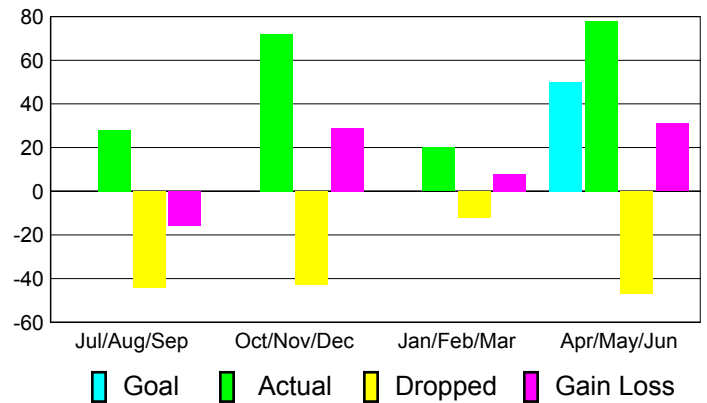

Membership Results 2010-2011

Goal, New, Dropped, Gain/Loss

Comparison of Membership Gain/Loss

Current Year Compared to the Previous Year